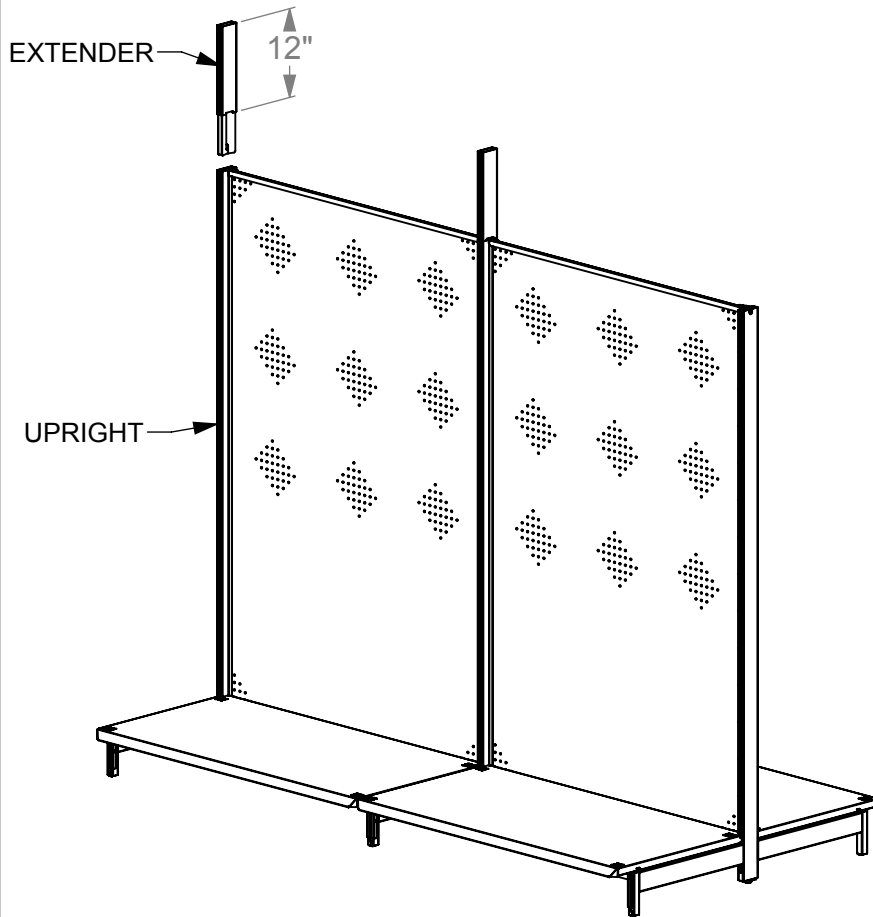

BY

RP

DATE

11/10/16

Each step can be clicked on to jump to that portion of the assembly video.

Customer Service 1-800-682-5730

PAGE

1 OF 2

STEP 1: Install 12" extender into top of uprights.

STEP 2: Install hangbar into top slots on extenders.

STEP 3: Attach paddle holders to hangbar, ensuring that snap buttons lock under tube on hangbar.