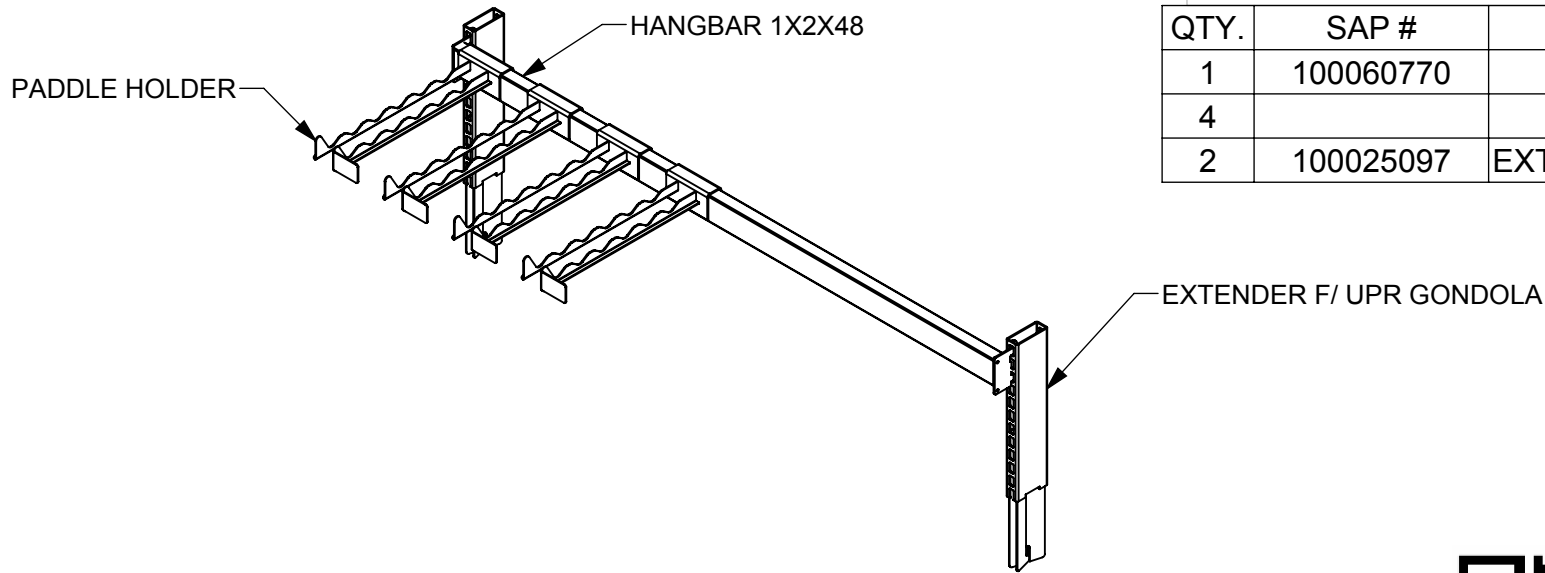

Walmart Part No. 100609621

Walmart Description

DISPLAY PADDLE KIT 4ARMS 1HANGBAR 2EXTD

QTY.	SAP #	DESCRIPTION
1	100060770	HANG BAR 1x2x48
4		PADDLE HOLDER
2	100025097	EXTENDER F/UPR GOND 12"

Scan QR code or visit www.ladarling.com/inline-paddle-display/ for a digital copy of the instruction sheets and assembly video.

LA DARLING

REDEFINE. RETHINK. RETAIL SOLUTIONS.

LAD DESCRIPTION

INLINE PADDLE DISPLAY 4-ARM

LAD PART NO.

53562701IS

REV.

1