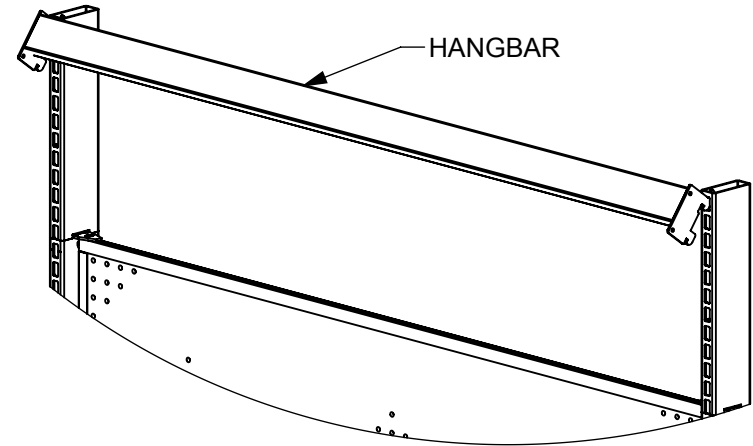

BY

RP

DATE

11/10/16

Each step can be clicked on to jump to that portion of the assembly video.

Customer Service 1-800-682-5730

PAGE

1 OF 2

STEP 1: Install 12" extender into top of uprights.

STEP 2: Install hangbar into top slots on extenders.

STEP 3: Attach paddle holders to hangbar, ensuring that snap buttons lock under tube on hangbar.