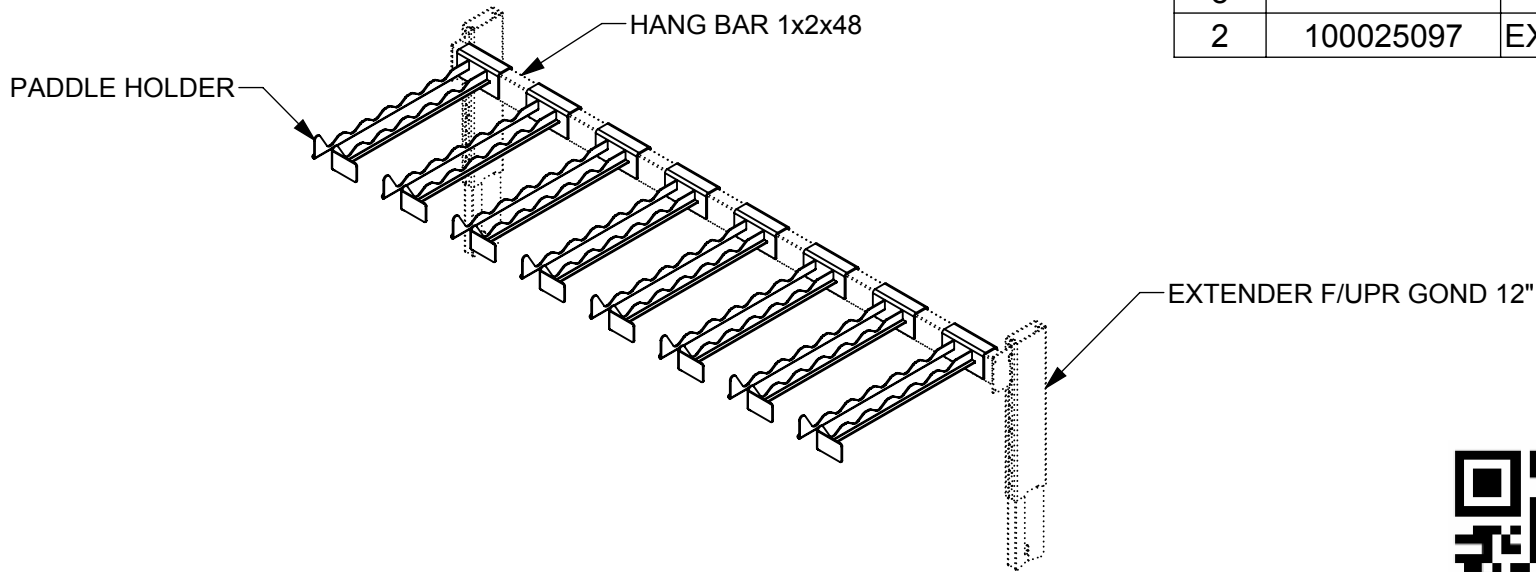

This kit includes 5 Paddle Holders to add to an existing paddle display.  
 HangBar, 12" Extenders and 3 Paddle Holders shown below are not included.

Walmart Part No. 100605004

Walmart Description

Paddle Display Arms f/ Kayak 5 pk

QTY.	SAP #	DESCRIPTION
1	100060770	HANG BAR 1x2x48
8		PADDLE HOLDER
2	100025097	EXTENDER F/UPR GOND 12"

Scan QR code or visit [www.ladarling.com/inline-paddle-display/](http://www.ladarling.com/inline-paddle-display/) for a digital copy of the instruction sheets and assembly video.

**LADARLING**

REDEFINE. RETHINK. RETAIL SOLUTIONS.

LAD DESCRIPTION

Paddle Display Arms 5 pack

LAD PART NO.

53535701IS

REV.

1