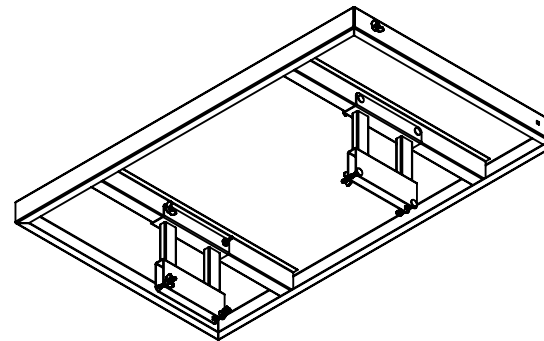

Walmart Part No.

100674502
100677797

Walmart Description

MANNEQUIN DISP KIT order 2 for 2 focals
MANNEQUIN DISP KIT INFANT FOCAL

SAP# 100674502

SAP# 100677797

Scan the QR code or visit
www.ladarling.com/mannequin-display-kit/
for the latest copy of the instruction sheets.

Step 1: Adjust all arms to the same height.

Step 2: Position Focal 4-Ways 12 1/8" apart (5 1/8" for Infant Focal 4-Ways).

Step 3: Attach supports to each pair of arms with 1 1/2" long carriage bolts and wing nuts.