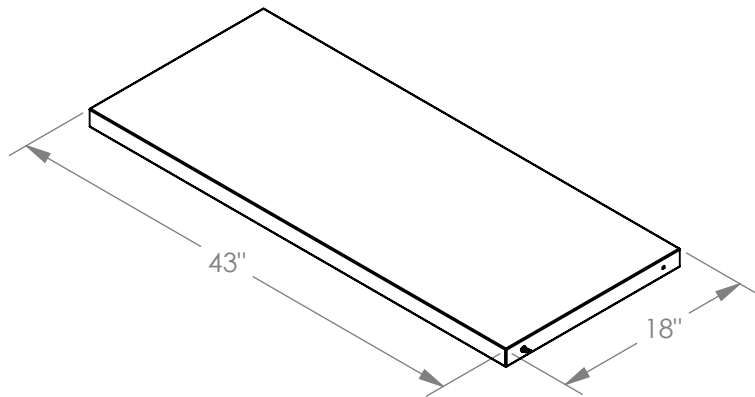

Walmart Part No.

100674502
100677797

Walmart Description

MANNEQUIN DISP KIT order 2 for 2 focals
MANNEQUIN DISP KIT INFANT FOCAL

SAP# 100674502

SAP# 100677797

Scan the QR code or visit
www.ladarling.com/mannequin-display-kit/
for the latest copy of the instruction sheets.

Step 1: Adjust all arms to the same height.

Step 2: Position Focal 4-Ways 12 1/8" apart (5 1/8" for Infant Focal 4-Ways).

Step 3: Attach supports to each pair of arms with 1 1/2" long carriage bolts and wing nuts.