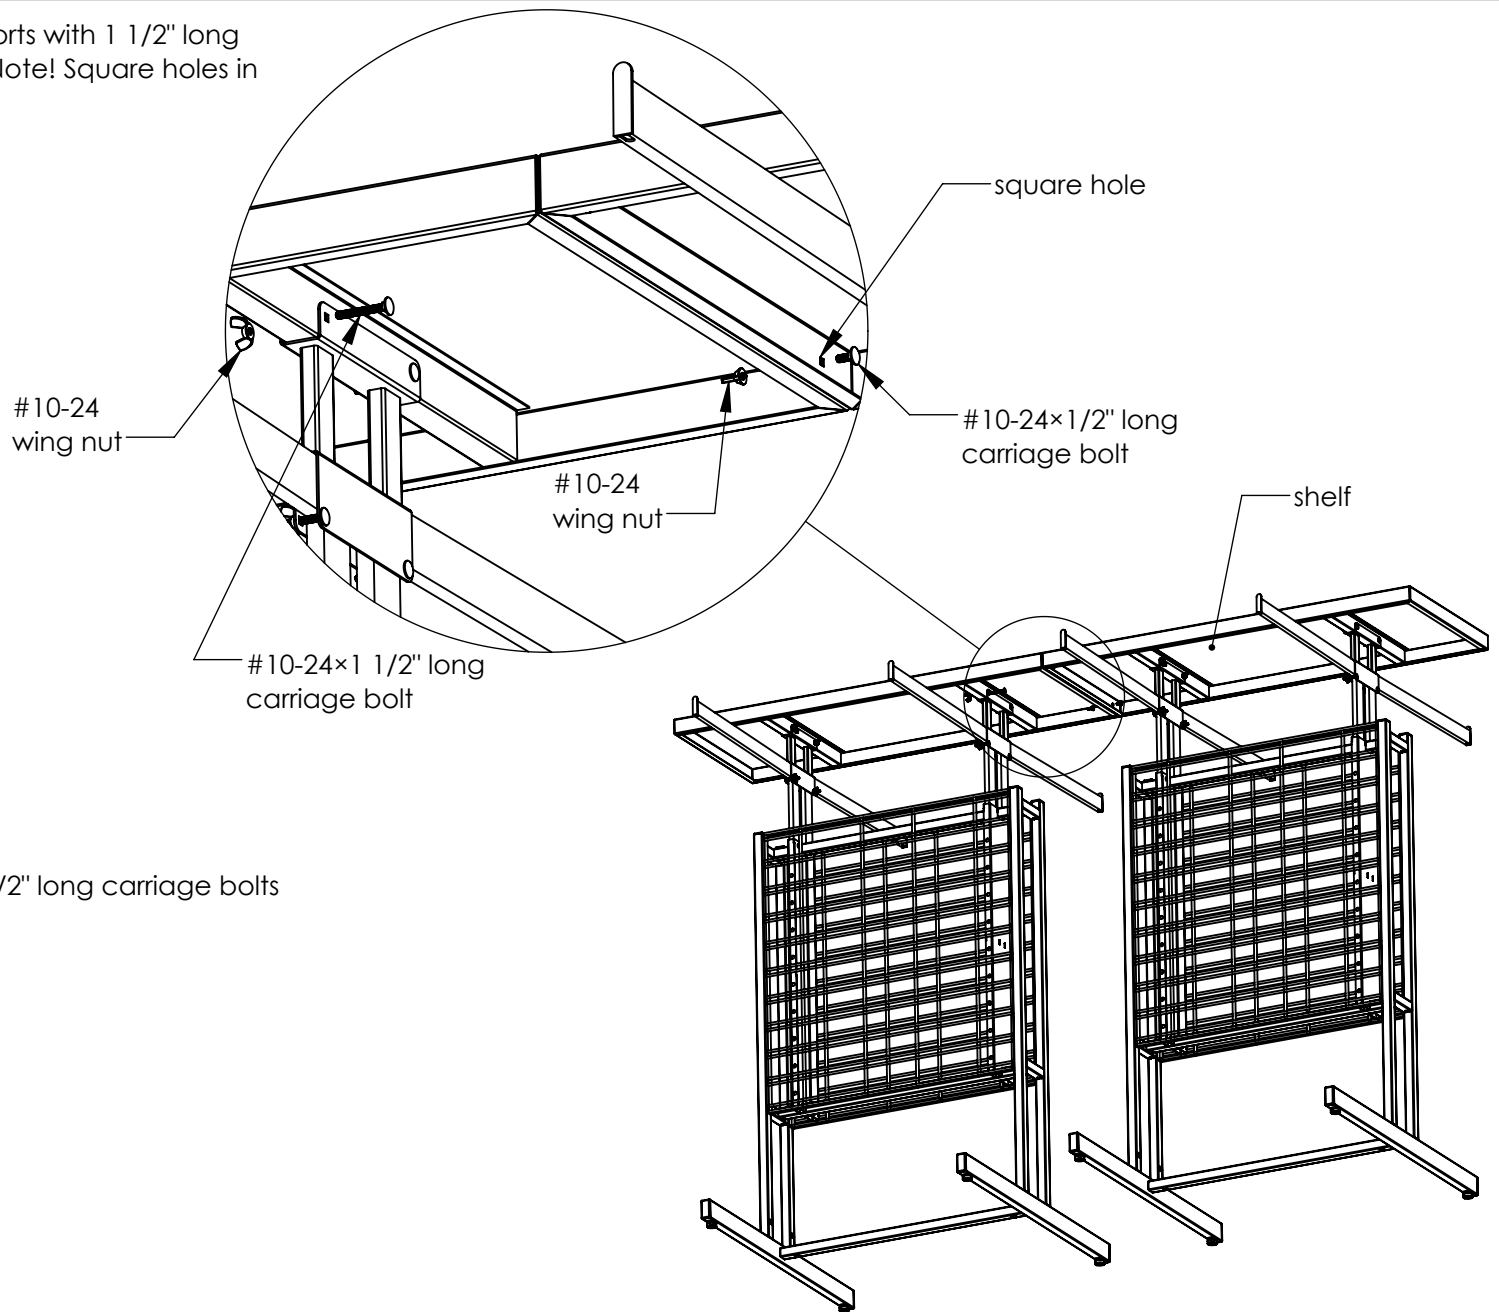

Walmart Part No.

100674502
100677797

Walmart Description

MANNEQUIN DISP KIT order 2 for 2 focals
MANNEQUIN DISP KIT INFANT FOCAL

SAP# 100674502

SAP# 100677797

Scan the QR code or visit
www.ladarling.com/mannequin-display-kit/
for the latest copy of the instruction sheets.

Step 1: Adjust all arms to the same height.

Step 2: Position Focal 4-Ways 12 1/8" apart (5 1/8" for Infant Focal 4-Ways).

Step 3: Attach supports to each pair of arms with 1 1/2" long carriage bolts and wing nuts.

Step 4: Attach shelves to supports with 1 1/2" long carriage bolts and wing nuts. Note! Square holes in shelves must face each other.

Step 5: Connect shelves with 1/2" long carriage bolts and wing nuts.