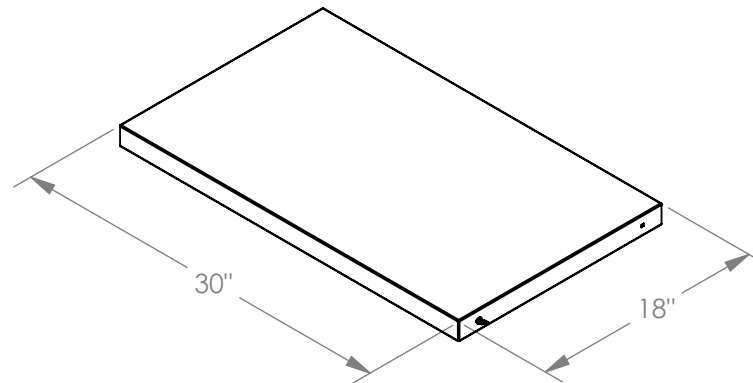

Walmart Part No.

100674502
100677797

Walmart Description

MANNEQUIN DISP KIT order 2 for 2 focals
MANNEQUIN DISP KIT INFANT FOCAL

SAP# 100674502

SAP# 100677797

Scan the QR code or visit
www.ladarling.com/mannequin-display-kit/
for the latest copy of the instruction sheets.

Step 1: Adjust all arms to the same height.

Step 2: Position Focal 4-Ways 12 1/8" apart (5 1/8" for Infant Focal 4-Ways).

Step 3: Attach supports to each pair of arms with 1 1/2" long carriage bolts and wing nuts.