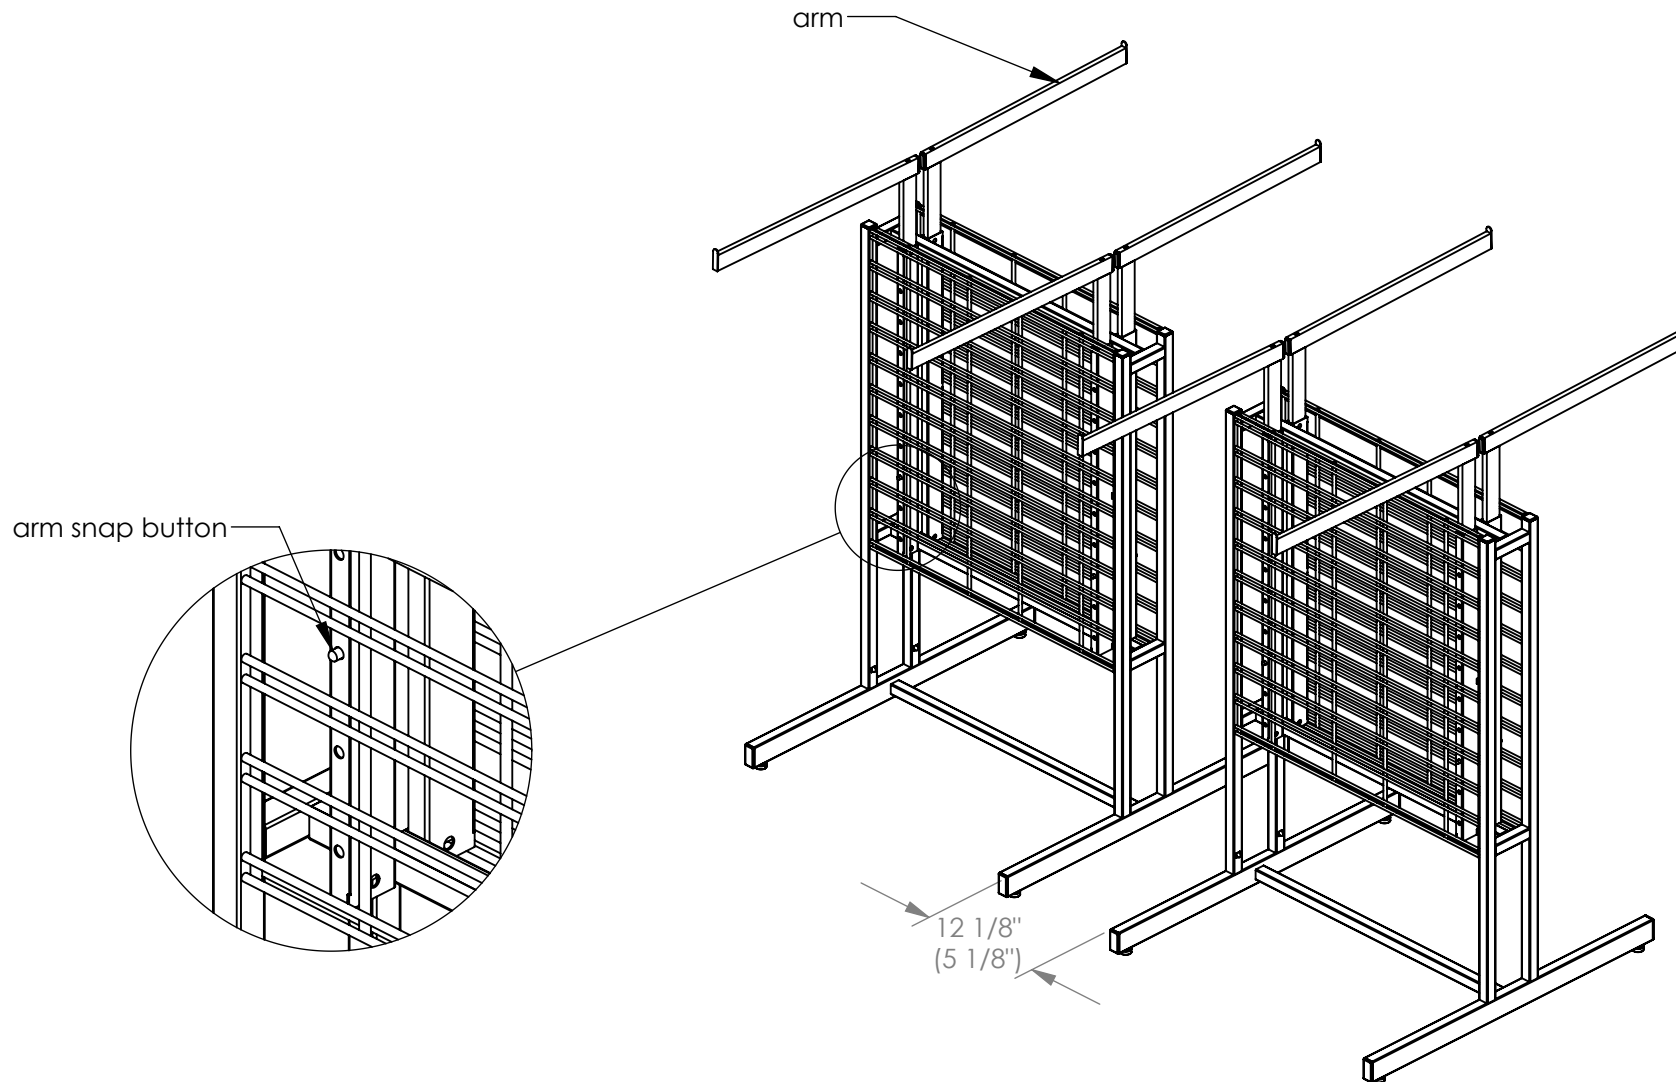

Walmart Part No.

100674502
100677797

Walmart Description

MANNEQUIN DISP KIT order 2 for 2 focals
MANNEQUIN DISP KIT INFANT FOCAL

SAP# 100674502

SAP# 100677797

Scan the QR code or visit
www.ladarling.com/mannequin-display-kit/
for the latest copy of the instruction sheets.

Step 1: Adjust all arms to the same height.

Step 2: Position Focal 4-Ways 12 1/8" apart (5 1/8" for Infant Focal 4-Ways).

Step 3: Attach supports to each pair of arms with 1 1/2" long carriage bolts and wing nuts.

Step 4: Attach shelves to supports with 1 1/2" long carriage bolts and wing nuts. Note! Square holes in shelves must face each other.

Step 5: Connect shelves with 1/2" long carriage bolts and wing nuts.