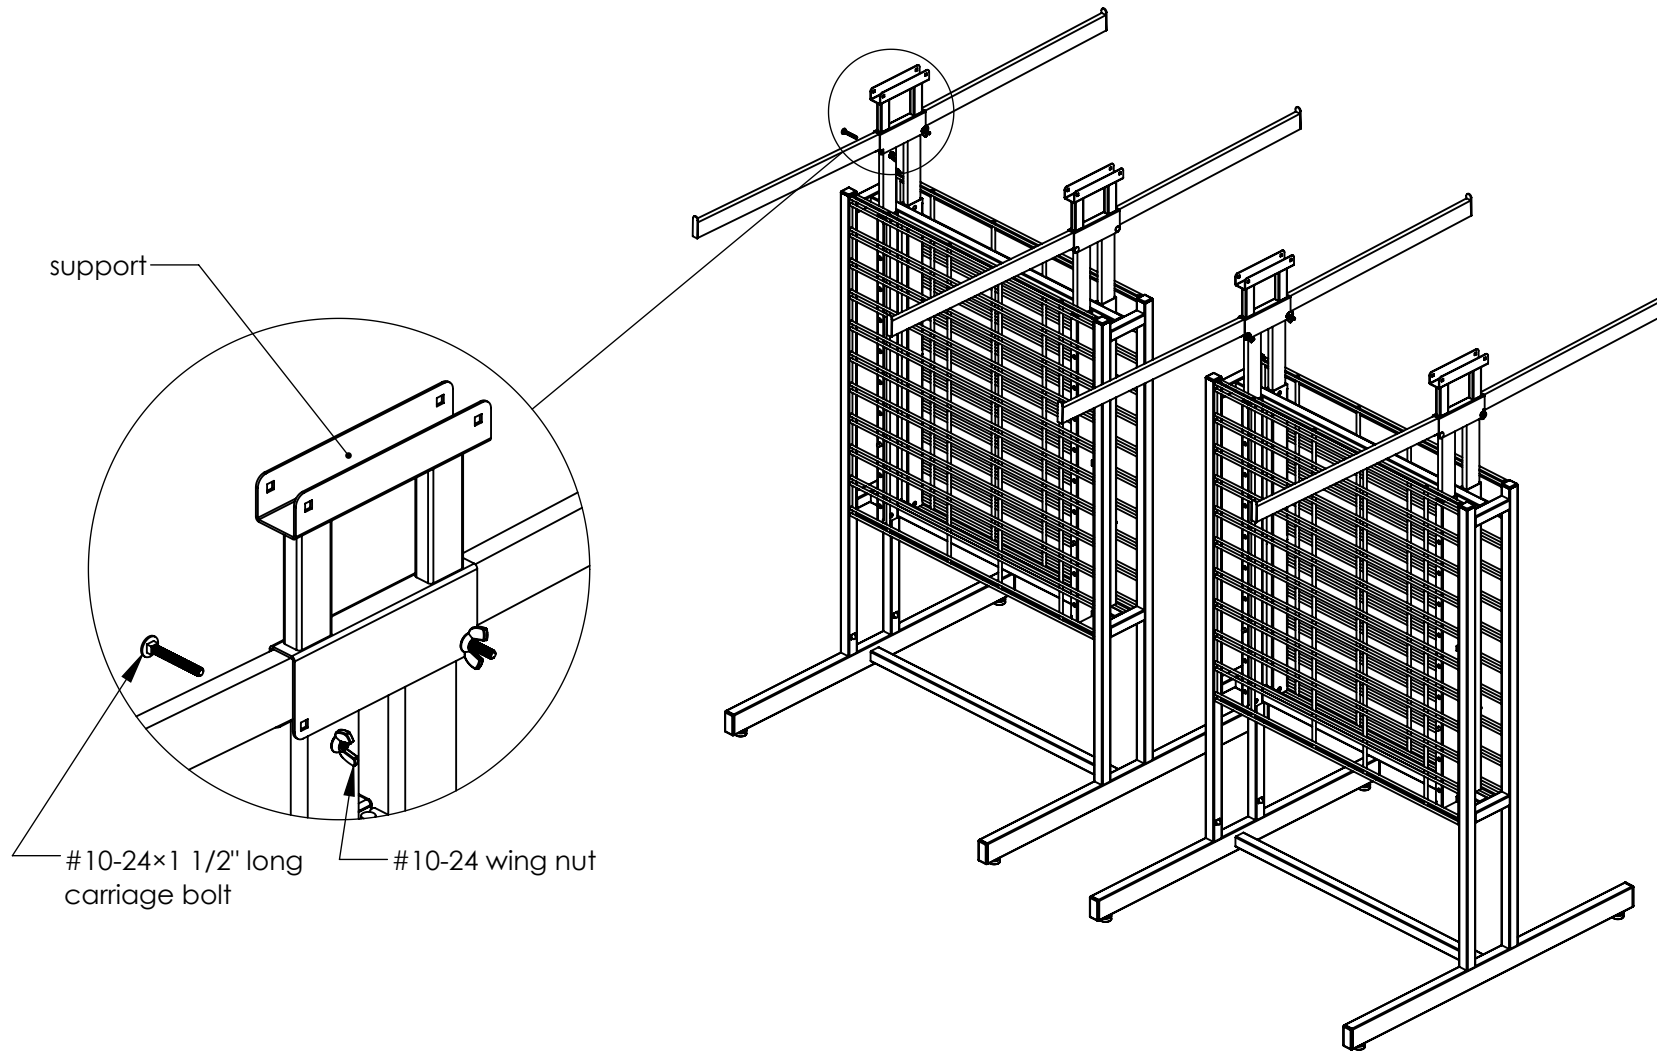

Walmart Part No.

100674502
100677797

Walmart Description

MANNEQUIN DISP KIT order 2 for 2 focals
MANNEQUIN DISP KIT INFANT FOCAL

SAP# 100674502

SAP# 100677797

Scan the QR code or visit
www.ladarling.com/mannequin-display-kit/
for the latest copy of the instruction sheets.

Step 1: Adjust all arms to the same height.

Step 2: Position Focal 4-Ways 12 1/8" apart (5 1/8" for Infant Focal 4-Ways).

Step 3: Attach supports to each pair of arms with 1 1/2" long carriage bolts and wing nuts.

Step 4: Attach shelves to supports with 1 1/2" long carriage bolts and wing nuts. Note! Square holes in shelves must face each other.

Step 5: Connect shelves with 1/2" long carriage bolts and wing nuts.