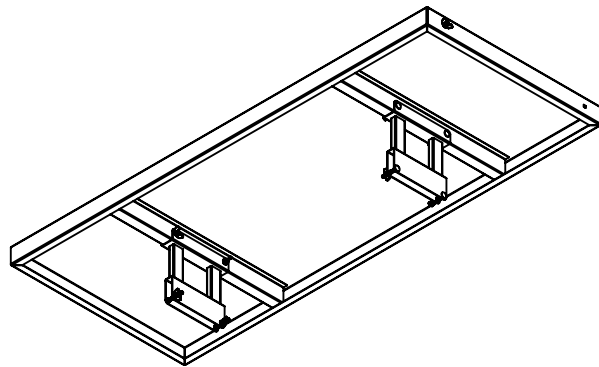

Walmart Part No.

100674502
100677797

Walmart Description

MANNEQUIN DISP KIT order 2 for 2 focals
MANNEQUIN DISP KIT INFANT FOCAL

SAP# 100674502

SAP# 100677797

Scan the QR code or visit
www.ladarling.com/mannequin-display-kit/
for the latest copy of the instruction sheets.

Step 1: Adjust all arms to the same height.

Step 2: Position Focal 4-Ways 12 1/8" apart (5 1/8" for Infant Focal 4-Ways).

Step 3: Attach supports to each pair of arms with 1 1/2" long carriage bolts and wing nuts.