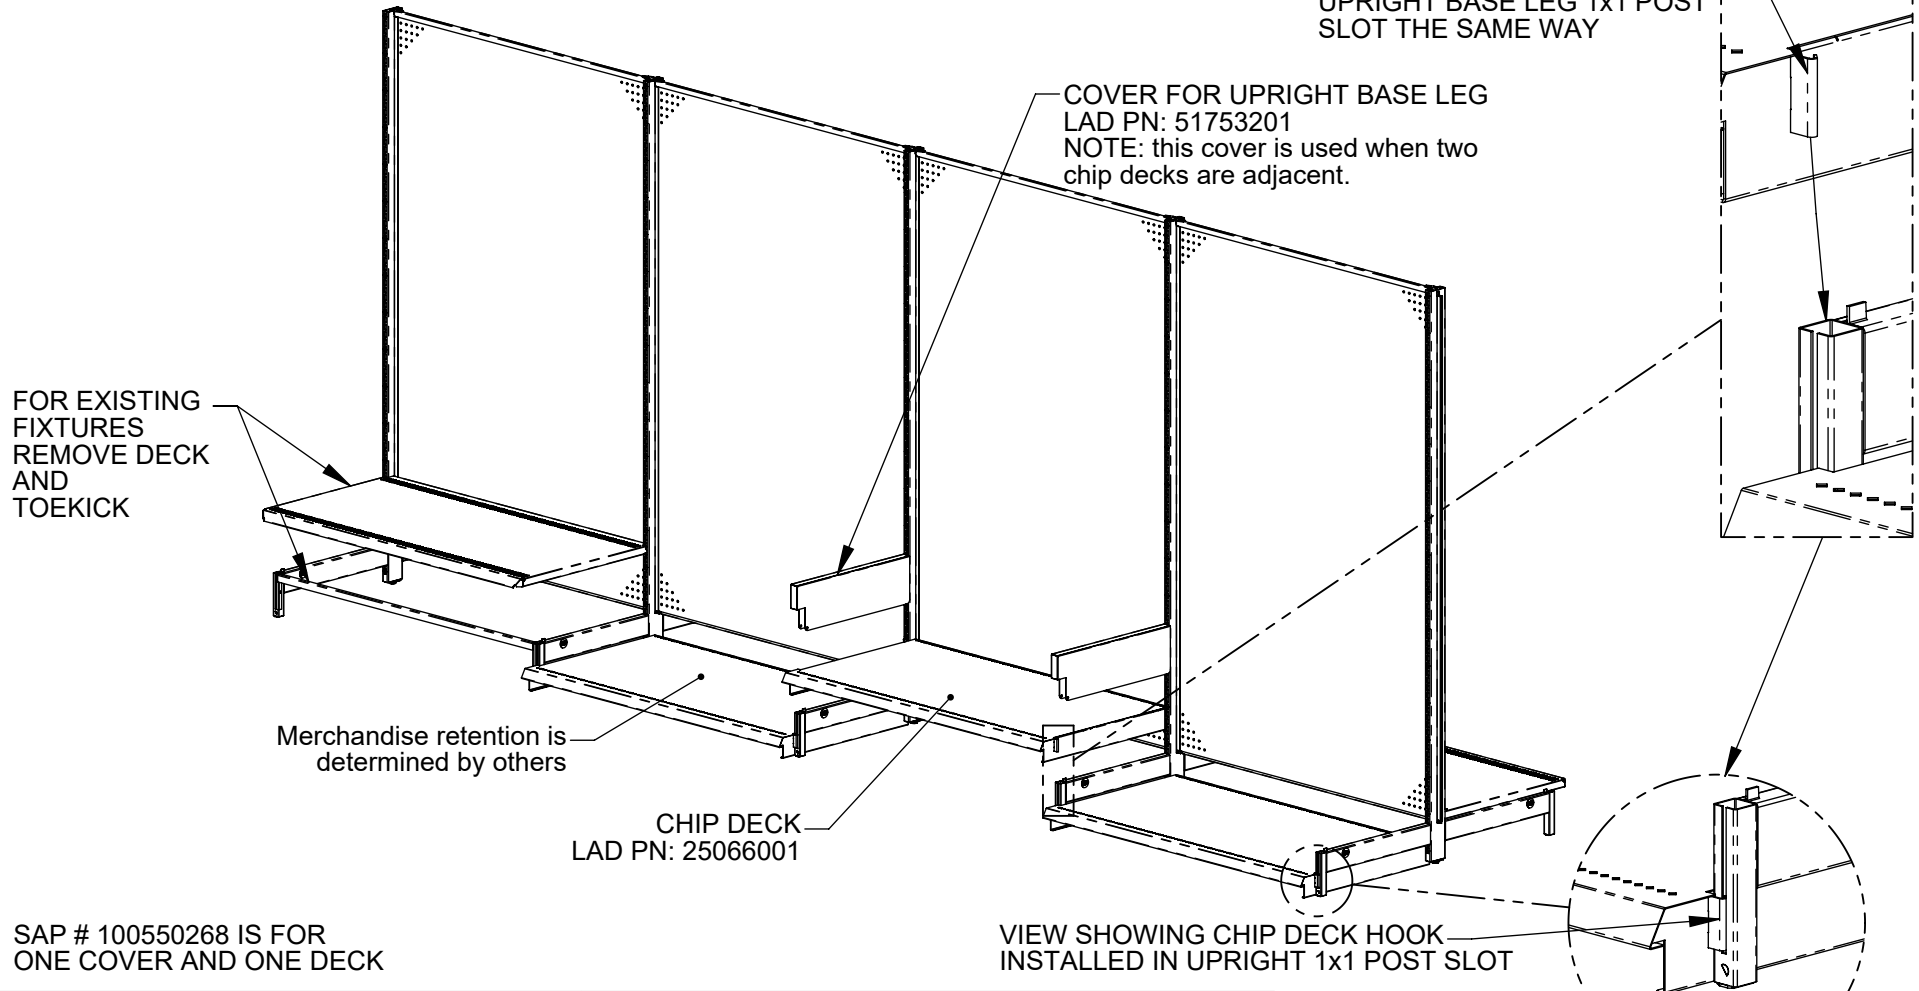

Scan QR code for latest copy of instructions.

Walmart Part No.

100550268

Walmart Description

KIT POTATO CHIP DECK 2448

PROCEDURE-----

1. if required remove existing deck and toekick.
2. Install Chip Deck(s).
3. Install Cover for Upright Base Leg.

CHIP DECK HOOK FEATURE SIMILAR TO TOEKICK HOOK AND INSTALLS INTO THE UPRIGHT BASE LEG 1x1 POST SLOT THE SAME WAY

SAP # 100550268 IS FOR ONE COVER AND ONE DECK

LA DARLING

REDEFINE. RETHINK. RETAIL SOLUTIONS.