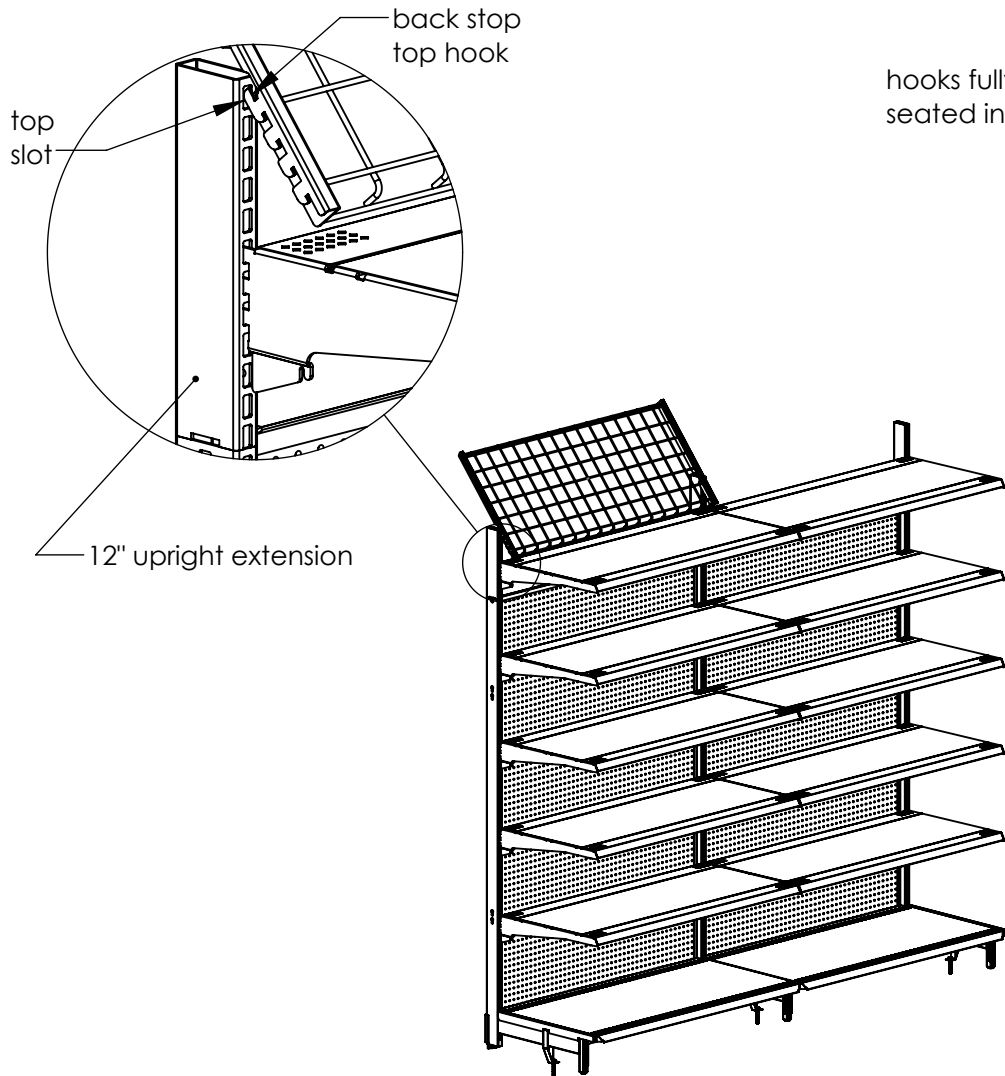

Walmart Part No. **100703769**

Walmart Description

EXTENDED BACK STOP FENCE 2048

Scan QR code or visit www.ladarling.com/extended-back-stop/ for the latest copy of the instruction sheets.

Step 1: Install 12" upright extensions in top of uprights.
 Note! Do not install more than one extension per upright.

Step 2: Tilt back stop and insert top hooks in top upright extension slots.

Step 3: Rotate back stop to vertical and lower hooks into slots.
 Ensure hooks are fully seated.
 Note! Back stops can also be installed on back side of the extenders if merchandise does not allow them to fit on front side.